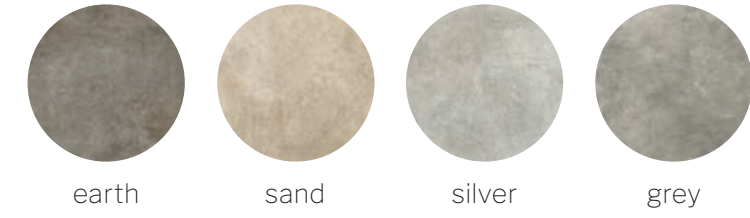

# SINTESI

TWENTY 2026

PORCELAIN TILES WITH COLOURED BODY

R11 20mm C 20mm V3 <175 mm³

SURFACES / OUTDOOR

SIZES

60,4x60,4 | 24"x24"  
rect  
20 mm  
• 20 mm R11C  
**20 | TWENTY**

surface detail

①  
STEP  
30x60,4 rect

②  
GRIGLIA LINEARE  
15x60,4 rect

③  
GRIGLIA ANGOLARE  
15x60,4 rect

concept stone silver 60,4x60,4 rect 20 mm

concept stone earth

SIZES	SURFACES
60,4x60,4   24"x24" rect	20 mm R11C Ⓞ

concept stone sand

SIZES	SURFACES
60,4x60,4   24"x24" rect	20 mm R11C Ⓞ

concept stone silver

SIZES	SURFACES
60,4x60,4   24"x24" rect	20 mm R11C Ⓞ

concept stone grey

SIZES	SURFACES
60,4x60,4   24"x24" rect	20 mm R11C Ⓞ