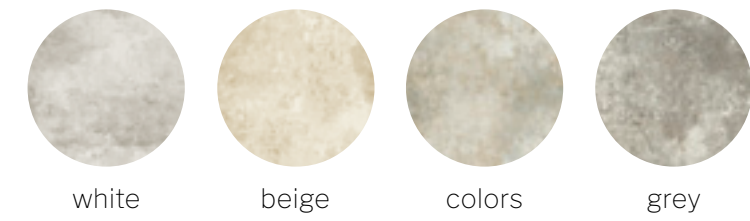

paint collection  
CONCRETE EFFECT

**SINTESI**

PORCELAIN TILES WITH COLOURED BODY

R10 nat B nat V2 <math>\lt; 175 \text{ mm}^3</math>

COLOURS

SURFACES / IN

SIZES

60x119,8 | 24"x48"  
rect  
9 mm  
• nat R10B