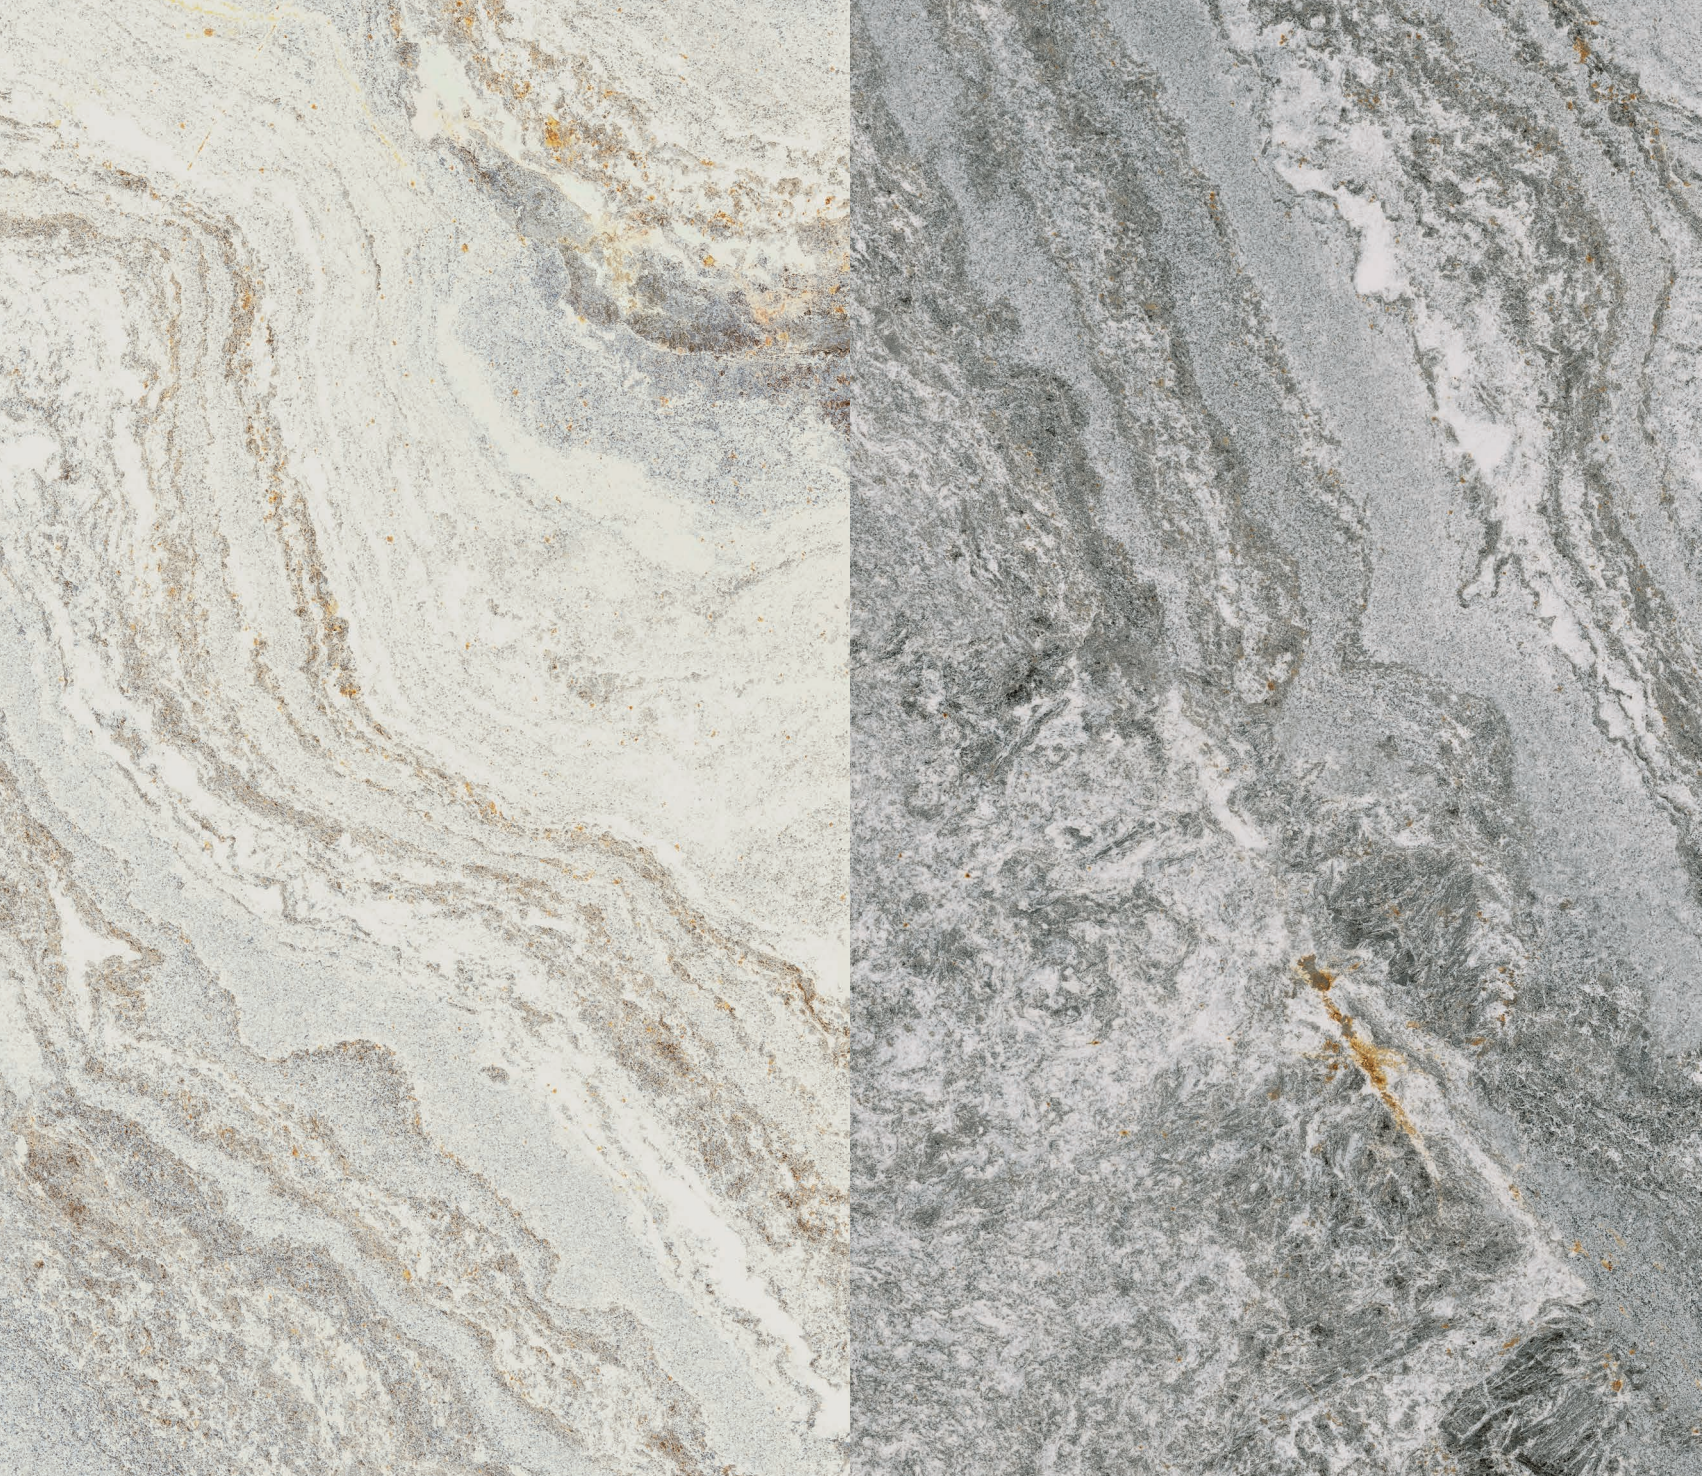

silverquartz collection

STONE EFFECT

TWENTY 2025

SINTESI

PORCELAIN TILES WITH COLOURED BODY

R11 C V3    
-175 mm³

COLOURS

white

grey

SURFACES / OUTDOOR 

20 mm

ONE4ALL

60,4x120,8 | 24"x48"

rect

±20 mm

· 20 mm R11C 

silverquartz white

SIZES
60,4x120,8 | 24"x48" rect

SURFACES
20 mm R11C Ⓢ

silverquartz grey

SIZES
60,4x120,8 | 24"x48" rect

SURFACES
20 mm R11C Ⓢ

silverquartz white 60,4x120,8 rect 20 mm

SIZES	COLOURS	CODE	✚mm	pcs/box	sqm/box	kg/sqm	box/plt	sqm/plt	kg/plt
60,4x120,8 24"x48" rect 20 mm Ⓢ		A88	20	1	0,73	45,00	30	21,90	1011