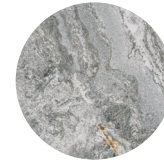

silverquartz collection

STONE EFFECT

TWENTY 2025

SINTESI

PORCELAIN TILES WITH COLOURED BODY

R11 C V3    
-175 mm³

COLOURS

white

grey

SURFACES / OUTDOOR 

20 mm

ONE4ALL

60,4x120,8 | 24"x48"

rect

±20 mm

· 20 mm R11C 

silverquartz white

SIZES
60,4x120,8 | 24"x48" rect

SURFACES
20 mm R11C Ⓢ

silverquartz grey

SIZES
60,4x120,8 | 24"x48" rect

SURFACES
20 mm R11C Ⓢ

silverquartz white 60,4x120,8 rect 20 mm

SIZES	COLOURS	CODE	✚mm	pcs/box	sqm/box	kg/sqm	box/plt	sqm/plt	kg/plt
60,4x120,8 24"x48" rect 20 mm Ⓢ		A88	20	1	0,73	45,00	30	21,90	1011