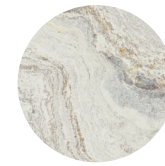

silverquartz collection

STONE EFFECT

TWENTY 2025

SINTESI

PORCELAIN TILES WITH COLOURED BODY

R11 C V3    
-175 mm³

COLOURS

white

grey

SURFACES / OUTDOOR 

20 mm

ONE4ALL

60,4x120,8 | 24"x48"

rect

±20 mm

· 20 mm R11C 

silverquartz white

SIZES
60,4x120,8 | 24"x48" rect

SURFACES
20 mm R11C Ⓢ

silverquartz grey

SIZES
60,4x120,8 | 24"x48" rect

SURFACES
20 mm R11C Ⓢ

silverquartz white 60,4x120,8 rect 20 mm

SIZES	COLOURS	CODE	✚mm	pcs/box	sqm/box	kg/sqm	box/plt	sqm/plt	kg/plt
60,4x120,8 24"x48" rect 20 mm Ⓢ		A88	20	1	0,73	45,00	30	21,90	1011