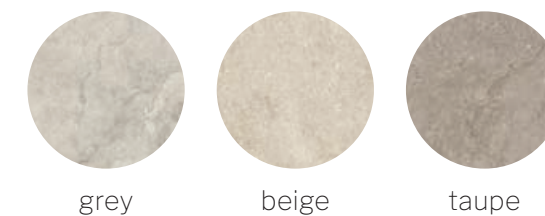

PORCELAIN TILES WITH COLOURED BODY

COLOURS